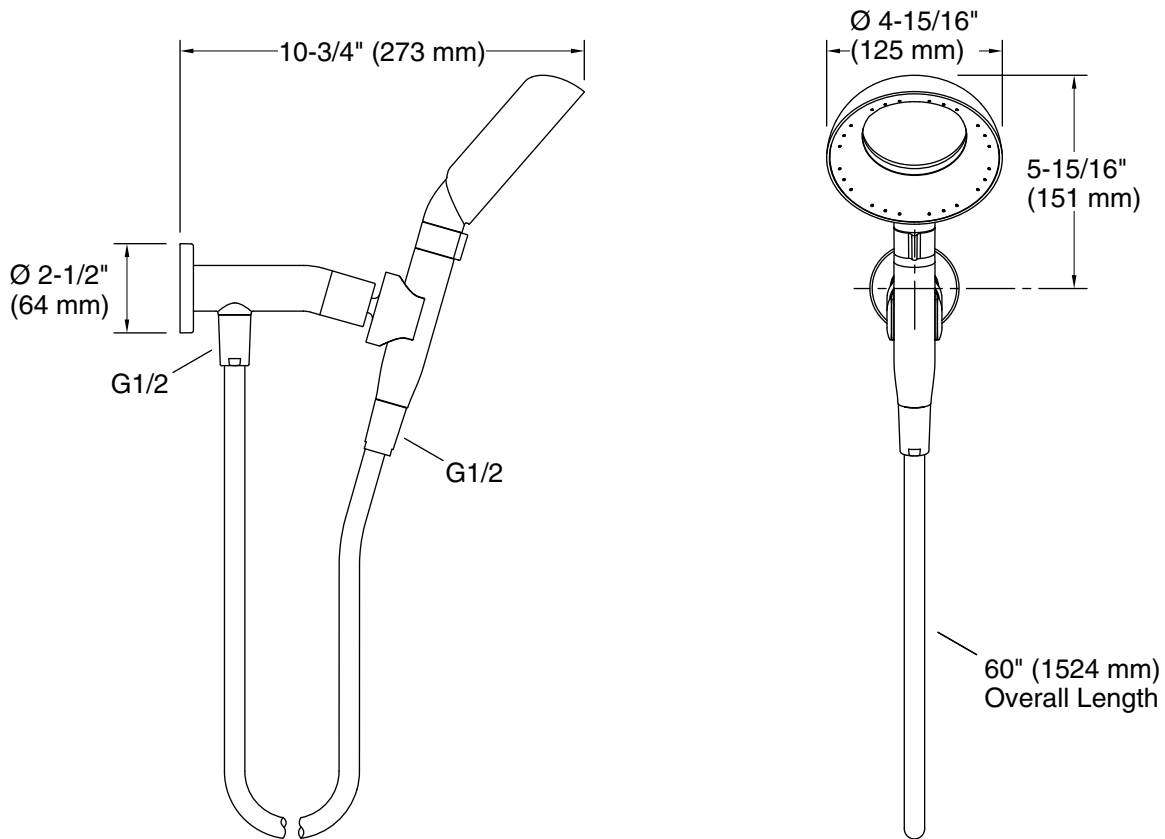

### Features

- Wide coverage spray produces an encompassing spray for everyday use.
- 1.5 gpm (5.7 lpm) maximum flow rate handshower allows you to save water without sacrificing performance or coverage.
- Variable-flow lever lets you adjust from 1.5 gpm (5.7 lpm) down to 0.5 gpm (1.9 lpm) water pause for greater conservation during your shower routine.
- Sprayface resists hard water buildup and is easy to clean.
- Magnetic docking connection allows for handshower height adjustment of 2" (51 mm) and spray angle tilt of 24-58°.

### Installation

- Wall-mount.
- For use in shower-only installations.

### Technical Information

All product dimensions are nominal.